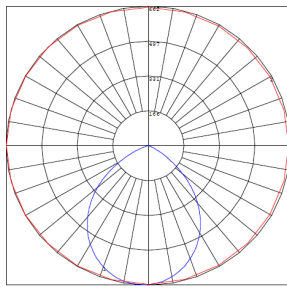

Other Models:

- 40W | 2250LM | LCFD-20-MCT5-BG

Photometrics: LCFD-20-MCT5-WS

BUG Rating: B1-U1-G0

Other Views:

Side View

Front View

Lens View