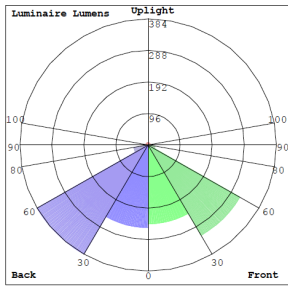

Lighting:

- Multi CCT (Selectable Switch under the Lens)
- Dimming: TRIAC Dimming (Dimmable Down to 5% Compatible with Traic and ELV Dimmers)
- Total Lumens: 2250LM
- Color Temperatures: 2700K/3000K/3500K/4000K/5000K
- Color Rendering Index: CRI ≥ 90
- Beam Angle: 120°
- Rated Life: 50,000 Hrs

Other Models:

- 40W | 2250LM | LCFD-20-MCT5-BG

Photometrics: LCFD-20-MCT5-WS

BUG Rating: B1-U1-G0

Other Views:

Side View

Front View

Lens View