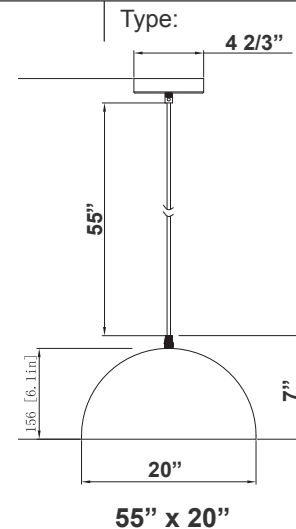

Features

- Multi CCT (Selectable Switch under the lens)
- White/Silver Finish
- 5-Year Warranty
- Polycarbonate Lens

Technical Specifications

Electrical:

- Voltage: 120V AC 50/60Hz
- Wattage: 40W
- Power Factor: >0.90
- Efficacy: 56 LPW

Mechanical:

- White/Silver Finish
- Spun Steel Housing
- Polycarbonate Lens
- Power Cord is 60" Long
- Maximum Ambient Temperature: -22°F to 104°F
- IP20 Indoor Only
- 5-Year Warranty

Lighting:

- Multi CCT (Selectable Switch under the Lens)
- Dimming: TRIAC Dimming (Dimmable Down to 5% Compatible with Traic and ELV Dimmers)
- Total Lumens: 2250LM
- Color Temperatures: 2700K/3000K/3500K/4000K/5000K
- Color Rendering Index: CRI ≥ 90
- Beam Angle: 120°
- Rated Life: 50,000 Hrs

Applications:

- Pendant lights are stylish hanging light fixtures that double as task lighting. Perfect for kitchens, office or living areas, our vintage pendant lighting is available in 2 finishes that will look good in any home.

Other Models:

- 40W | 2250LM | LCFD-20-MCT5-BG