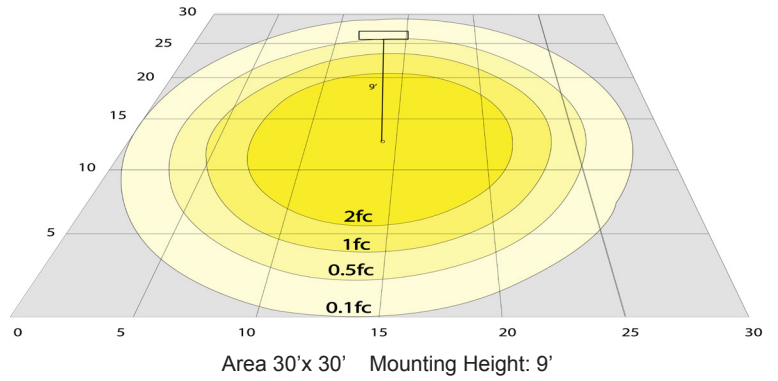

Other Models:

- 40W | 2250LM | LCFD-20-MCT5-BG

Photometrics: LCFD-20-MCT5-WS

BUG Rating: B1-U1-G0

Other Views:

Side View

Front View

Lens View